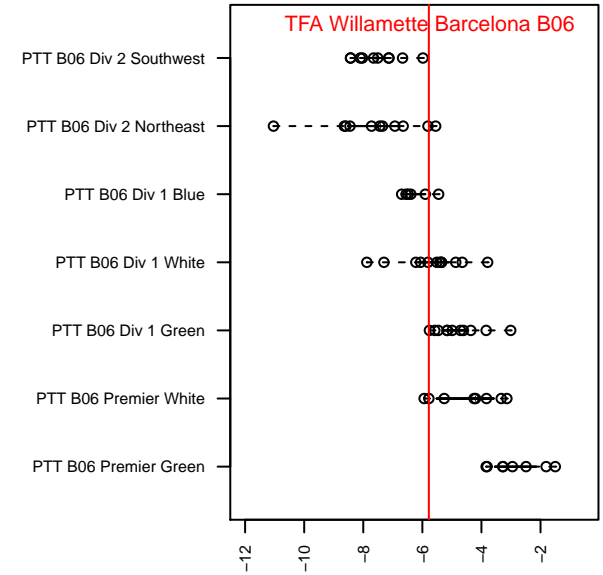

**attack and defense rating
relative to others at age
and all opponents in last 13 months**