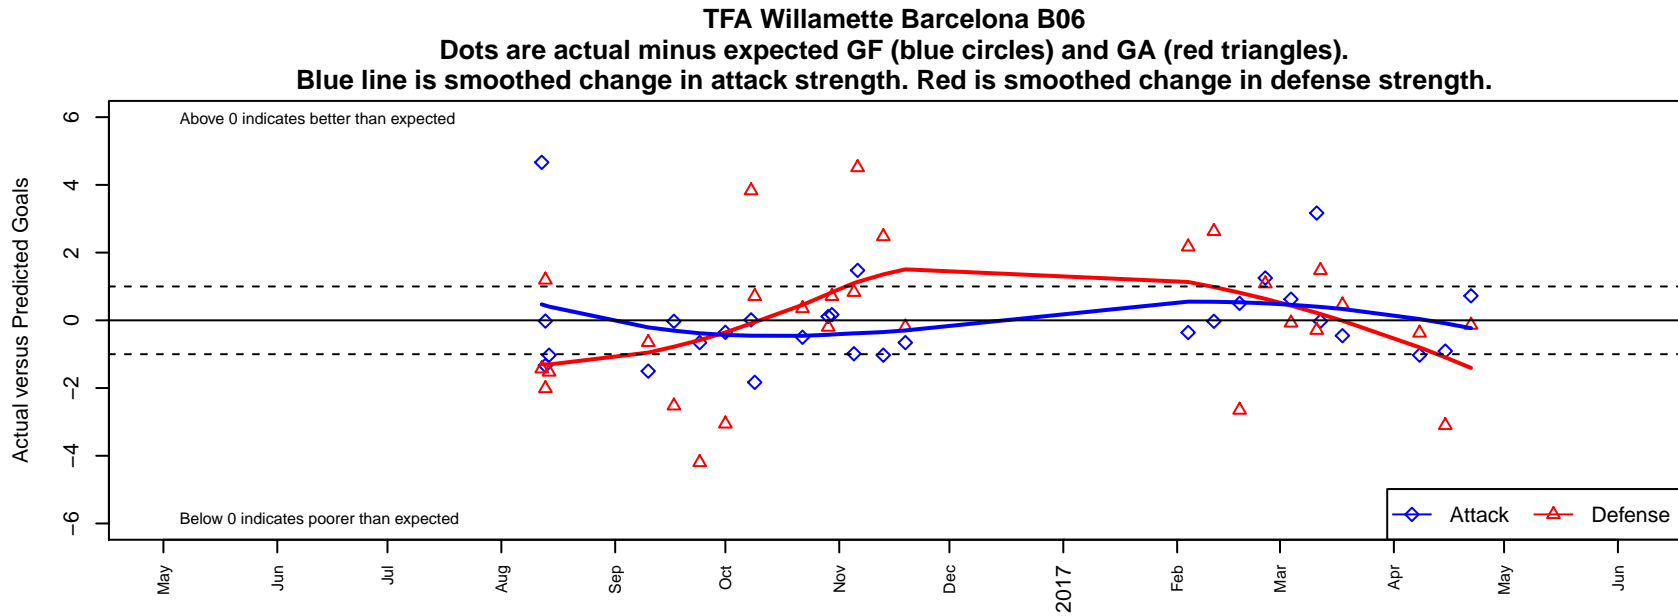

TFA Willamette Barcelona B06

Total Futbol Academy
 , OR
 B06 total strength=713
 attack=1.22 defense=0.45
 fall league = PTT B06 Premier White
 spr league = Spr OYS B06 Premier White

alt names used:
 TFA WILLAMETTE BARCELONA (OR)
 TFA Willamette 06B
 TFA Willamette 06B
 TFA Willamette 06B

Venues played:
 2016 Bend Premier Cup Ben Zemanski (Silver)
 2016 PTT B06 Premier White
 2016 Spr OYS B06 Premier White
 2016 OYS State Cup B06

**attack and defense variance (black dot)
relative to other teams
and top 10 in region**